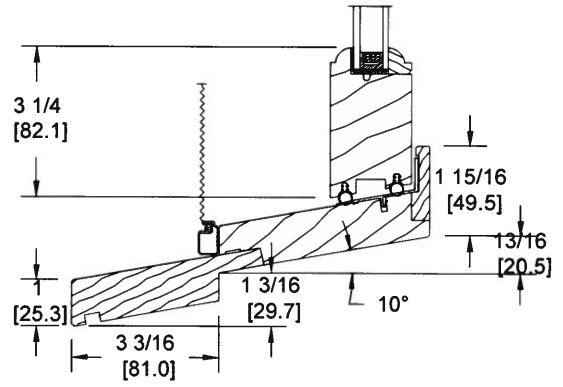

WOOD 1 3/4" SASH DOUBLE HUNG WINDOW WITH  
908 BRICKMOULD CASING AND STANDARD SILL NOSING

VERTICAL SECTION

HORIZONTAL SECTION

WOOD 1 3/4" SASH DOUBLE HUNG TRANSOM WITH  
908 BRICKMOULD CASING

VERTICAL SECTION

HORIZONTAL SECTION

WOOD 1 3/4" SASH DOUBLE HUNG  
SILL NOSING OPTIONS

STANDARD SILL NOSING

OPTIONAL 3" [76] SILL NOSING

OPTIONAL HISTORIC SILL NOSING

OPTIONAL SUPER HISTORIC  
SILL NOSING