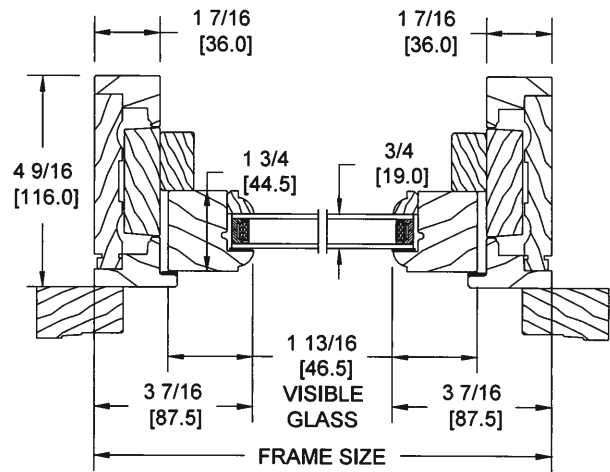

WOOD 1 3/4" SASH DOUBLE HUNG WINDOW WITH  
908 BRICKMOULD CASING AND STANDARD SILL NOSING

VERTICAL SECTION

HORIZONTAL SECTION

WOOD 1 3/4" SASH DOUBLE HUNG TRANSOM WITH  
908 BRICKMOULD CASING

VERTICAL SECTION

HORIZONTAL SECTION

WOOD 1 3/4" SASH DOUBLE HUNG  
SILL NOSING OPTIONS

STANDARD SILL NOSING

OPTIONAL 3" [76] SILL NOSING

OPTIONAL HISTORIC SILL NOSING

OPTIONAL SUPER HISTORIC  
SILL NOSING