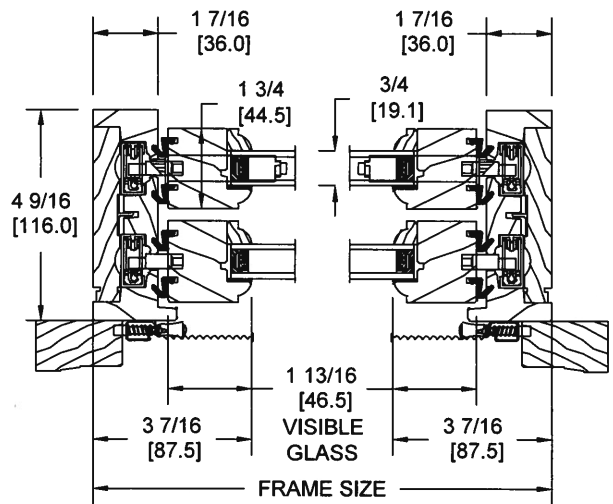

WOOD 1 3/4" SASH DOUBLE HUNG WINDOW WITH  
908 BRICKMOULD CASING AND STANDARD SILL NOSING

VERTICAL SECTION

HORIZONTAL SECTION

WOOD 1 3/4" SASH DOUBLE HUNG TRANSOM WITH  
908 BRICKMOULD CASING

VERTICAL SECTION

HORIZONTAL SECTION

WOOD 1 3/4" SASH DOUBLE HUNG  
SILL NOSING OPTIONS

STANDARD SILL NOSING

OPTIONAL 3" [76] SILL NOSING

OPTIONAL HISTORIC SILL NOSING

OPTIONAL SUPER HISTORIC  
SILL NOSING