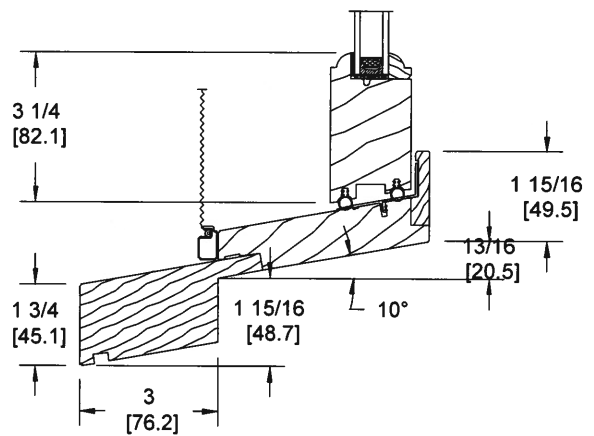

WOOD 1 3/4" SASH DOUBLE HUNG WINDOW WITH  
908 BRICKMOULD CASING AND STANDARD SILL NOSING

VERTICAL SECTION

HORIZONTAL SECTION

WOOD 1 3/4" SASH DOUBLE HUNG TRANSOM WITH  
908 BRICKMOULD CASING

VERTICAL SECTION

HORIZONTAL SECTION

WOOD 1 3/4" SASH DOUBLE HUNG  
SILL NOSING OPTIONS

STANDARD SILL NOSING

OPTIONAL 3" [76] SILL NOSING

OPTIONAL HISTORIC SILL NOSING

OPTIONAL SUPER HISTORIC  
SILL NOSING