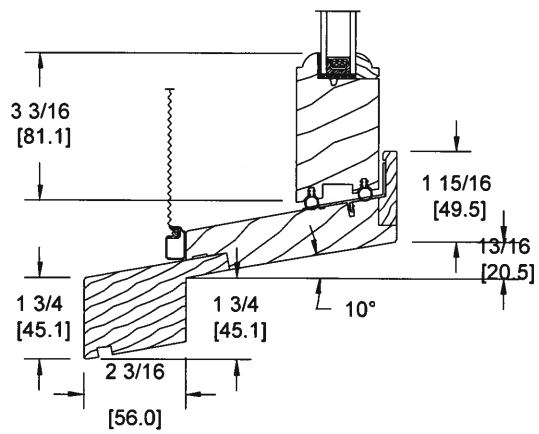

WOOD 1 3/4" SASH DOUBLE HUNG WINDOW WITH  
908 BRICKMOULD CASING AND STANDARD SILL NOSING

VERTICAL SECTION

HORIZONTAL SECTION

WOOD 1 3/4" SASH DOUBLE HUNG TRANSOM WITH  
908 BRICKMOULD CASING

VERTICAL SECTION

HORIZONTAL SECTION

WOOD 1 3/4" SASH DOUBLE HUNG  
SILL NOSING OPTIONS

STANDARD SILL NOSING

OPTIONAL 3" [76] SILL NOSING

OPTIONAL HISTORIC SILL NOSING

OPTIONAL SUPER HISTORIC  
SILL NOSING