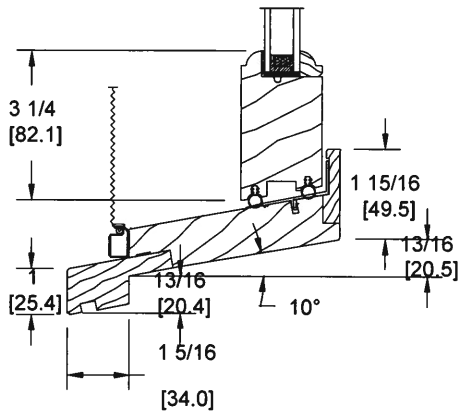

WOOD 1 3/4" SASH DOUBLE HUNG WINDOW WITH  
908 BRICKMOULD CASING AND STANDARD SILL NOSING

VERTICAL SECTION

HORIZONTAL SECTION

WOOD 1 3/4" SASH DOUBLE HUNG TRANSOM WITH  
908 BRICKMOULD CASING

VERTICAL SECTION

HORIZONTAL SECTION

WOOD 1 3/4" SASH DOUBLE HUNG  
SILL NOSING OPTIONS

STANDARD SILL NOSING

OPTIONAL 3" [76] SILL NOSING

OPTIONAL HISTORIC SILL NOSING

OPTIONAL SUPER HISTORIC  
SILL NOSING