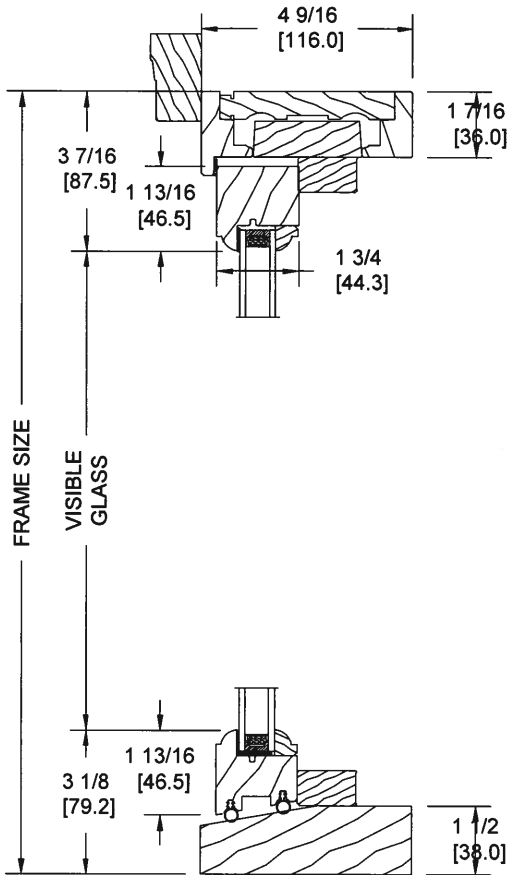

WOOD 1 3/4" SASH DOUBLE HUNG WINDOW WITH  
908 BRICKMOULD CASING AND STANDARD SILL NOSING

VERTICAL SECTION

HORIZONTAL SECTION

WOOD 1 3/4" SASH DOUBLE HUNG TRANSOM WITH  
908 BRICKMOULD CASING

VERTICAL SECTION

HORIZONTAL SECTION

WOOD 1 3/4" SASH DOUBLE HUNG  
SILL NOSING OPTIONS

STANDARD SILL NOSING

OPTIONAL 3" [76] SILL NOSING

OPTIONAL HISTORIC SILL NOSING

OPTIONAL SUPER HISTORIC  
SILL NOSING