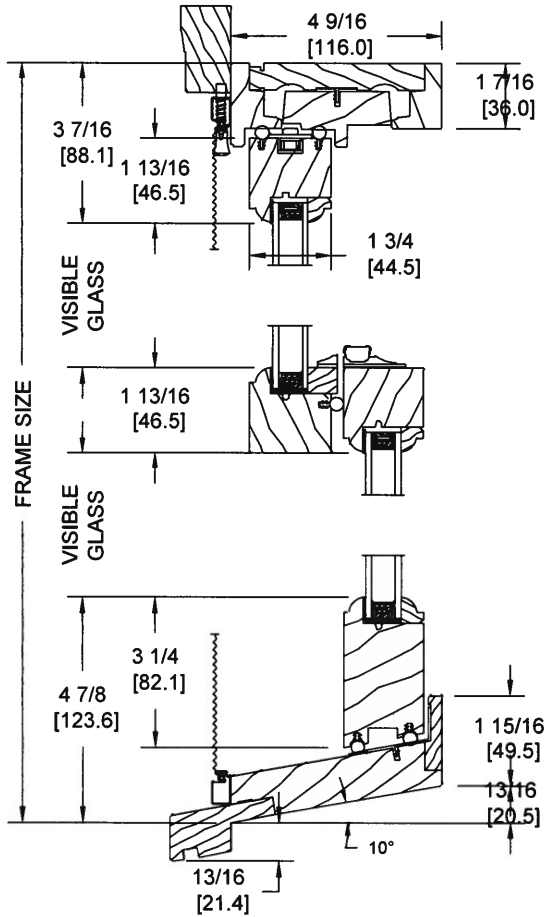

WOOD 1 3/4" SASH DOUBLE HUNG WINDOW WITH  
908 BRICKMOULD CASING AND STANDARD SILL NOSING

VERTICAL SECTION

HORIZONTAL SECTION

WOOD 1 3/4" SASH DOUBLE HUNG TRANSOM WITH  
908 BRICKMOULD CASING

VERTICAL SECTION

HORIZONTAL SECTION

WOOD 1 3/4" SASH DOUBLE HUNG  
SILL NOSING OPTIONS

STANDARD SILL NOSING

OPTIONAL 3" [76] SILL NOSING

OPTIONAL HISTORIC SILL NOSING

OPTIONAL SUPER HISTORIC  
SILL NOSING