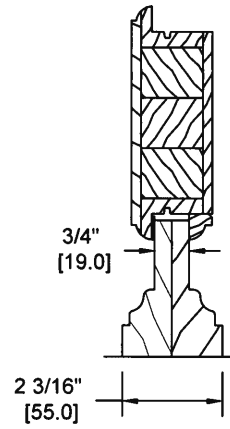

WOOD 1 3/4" PANEL INSWING FRENCH DOOR WITH  
908 BRICKMOULD CASING AND 4 9/16" FRAME

VERTICAL SECTION

WOOD 1 3/4" PANEL OUTSWING FRENCH DOOR  
 PANEL OPTIONS

RAISED PANEL  
 (STANDARD)

FRENCH PANEL  
 (OPTIONAL)

INTERIOR FLAT PANEL  
 (OPTIONAL)

FULL FLAT PANEL  
 (OPTIONAL)