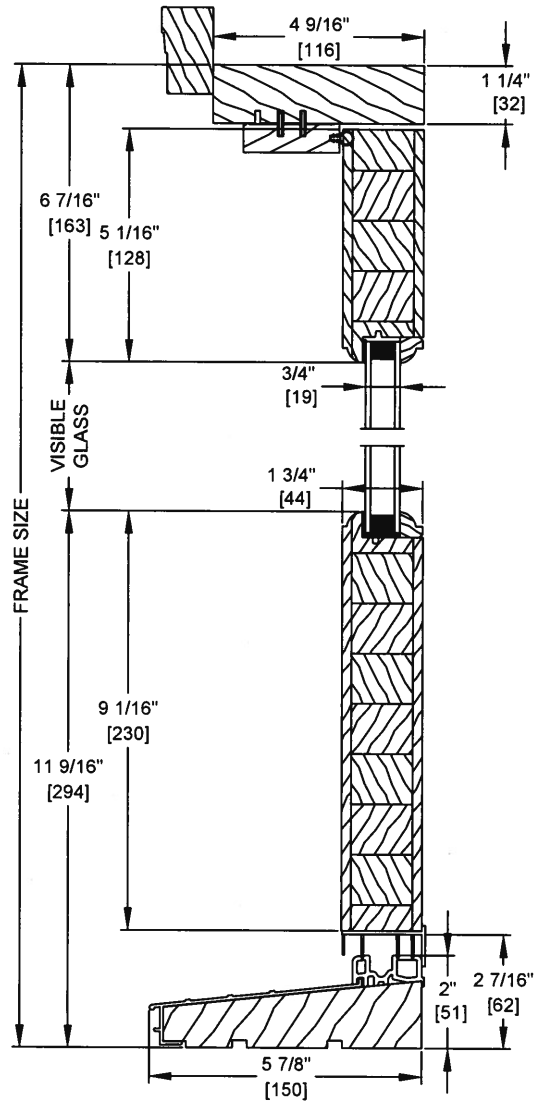

WOOD 1 3/4" PANEL INSWING FRENCH DOOR WITH  
908 BRICKMOULD CASING AND 4 9/16" FRAME

VERTICAL SECTION

WOOD 1 3/4" PANEL OUTSWING FRENCH DOOR  
 PANEL OPTIONS

RAISED PANEL  
 (STANDARD)

FRENCH PANEL  
 (OPTIONAL)

INTERIOR FLAT PANEL  
 (OPTIONAL)

FULL FLAT PANEL  
 (OPTIONAL)